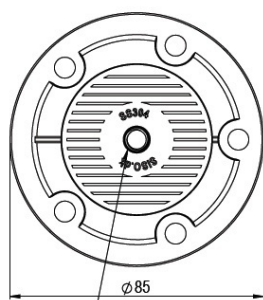

PRODUCT SHEET

Description:

Leg Connector "Mini-Twister", SS304, Raw

Item number:

06.11.201-0

Units	Box	Carton	HS Code	Barcode
Set	4	40	8302420090	
				5704866478779

Preset positioning spots to insure correct adjustment and strength