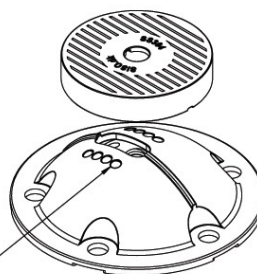

SISO A/S

Mileparken 11
DK-2740 Skovlunde
Denmark
VAT: DK 24786013

Phone +45 45 830 900

www.siso.dk
siso@siso.dk

Danske Bank
Nytorv Branch
Copenhagen
SWIFT: DABADKKK

Account no.
4180 3112 112936
IBAN Account
DK7230003112112936