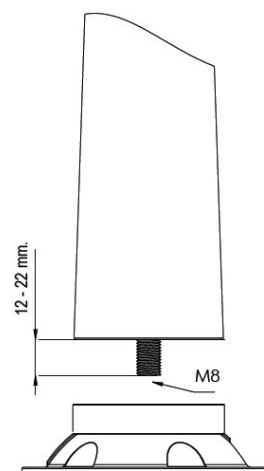

SISO A/S

Mileparken 11
DK-2740 Skovlunde
Denmark
VAT: DK 24786013

Phone +45 45 830 900

www.siso.dk
siso@siso.dk

Danske Bank
Nytorv Branch
Copenhagen
SWIFT: DABADKKK

Account no.
4180 3112 112936
IBAN Account
DK7230003112112936